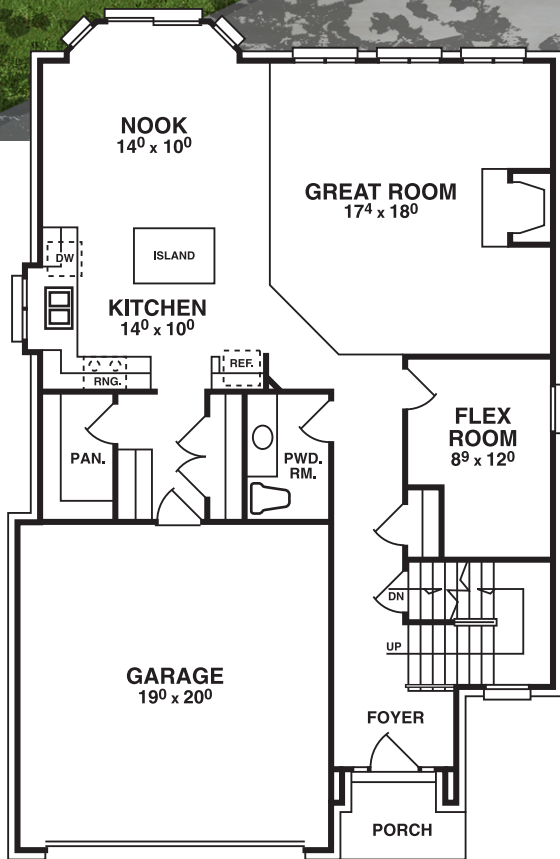

“The Villa” 4 Bedroom • 2.5 Bath • Colonial • 2,500 sq. ft.

FIRST FLOOR PLAN

SECOND FLOOR PLAN

Elevation C

www.DilussoBuilding.com

DILUSSO BUILDING
Your Custom Home Builder

248-289-2377