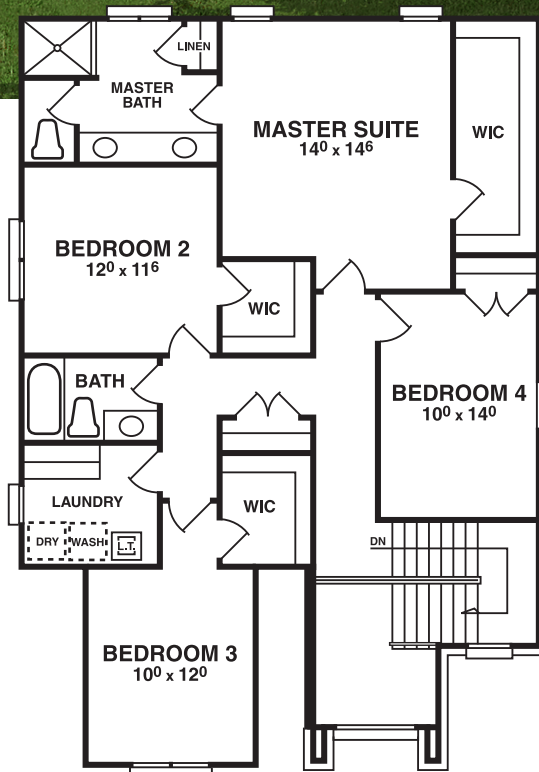

“The Villa” 4 Bedroom • 2.5 Bath • Colonial • 2,500 sq. ft.

FIRST FLOOR PLAN

SECOND FLOOR PLAN

Elevation C

www.DilussoBuilding.com

DILUSSO BUILDING
Your Custom Home Builder

248-289-2377